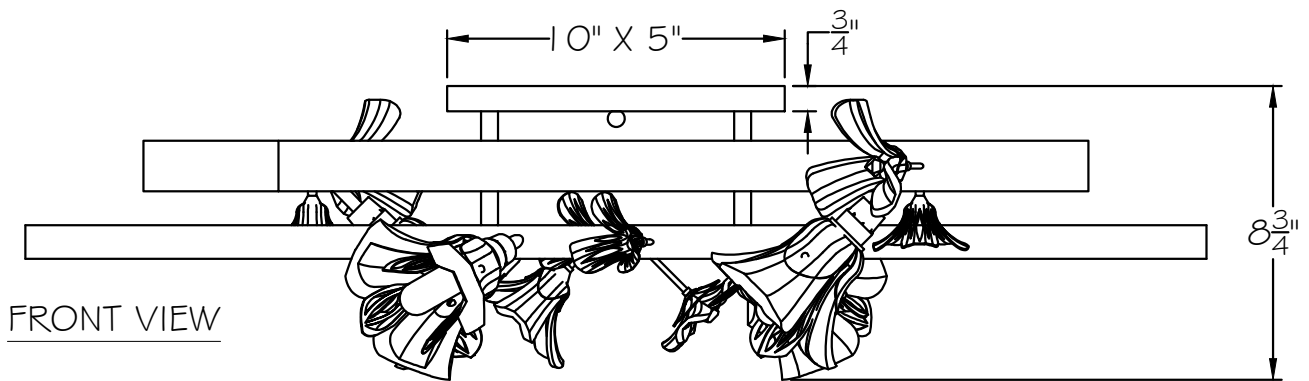

CUSTOMER REFERENCE DRAWING

STYLE CONFIGURATIONS:

-1ST SILVER

-2ST GOLD

-3ST WHITE GESSO

This drawing, specifications and the product depicted are the exclusive property of Fine Art Handcrafted Lighting®. In compliance with US copyright and patent requirements, notice is hereby given that this document and the product depicted shall not be copied, altered or used in any manner without the expressed written consent of Fine Art Handcrafted Lighting®.