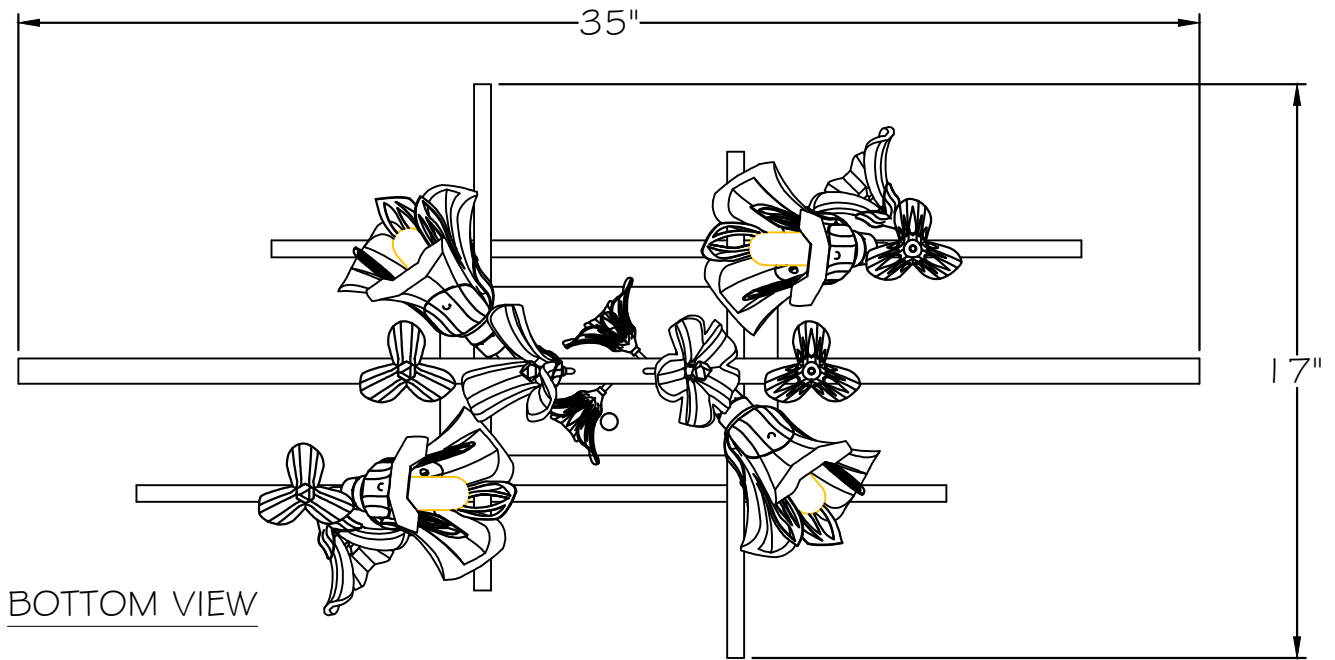

CUSTOMER REFERENCE DRAWING

STYLE CONFIGURATIONS:

-1ST SILVER

-2ST GOLD

-3ST WHITE GESSO

This drawing, specifications and the product depicted are the exclusive property of Fine Art Handcrafted Lighting®. In compliance with US copyright and patent requirements, notice is hereby given that this document and the product depicted shall not be copied, altered or used in any manner without the expressed written consent of Fine Art Handcrafted Lighting®.