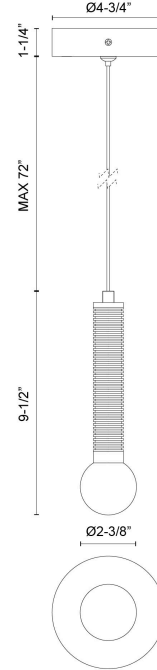

Arden 9-in Pendant

Model	Color Temperature	Wattage	Voltage	Total Lumens	Delivered Lumens	Dimmer Support (Optional, Not Included)
<b>PD612109-UNV</b> PD612109BGOP-UNV PD612109MBOP-UNV	3000K	6W	120-277V	630lm	450lm* (BGOP) 435lm (MBOP)	TRIAC/ELV

SPECIFICATION DETAILS

Fixture Dimensions	D2-3/8" x H9-1/2"
Canopy Dimensions	D4-3/4" x H1-1/4"
Minimum Hang Height	14"
Location	Dry
Dimming Range	100% - 10%
Glass Details	Opal Glass
Illumination Direction	Down
Light Source/Life	LED (50,000 hours) 90CRI
Material	Aluminum, Glass
Slopped Ceiling Adaptable	Yes
Wire Length	72"
Wire Style	Black Wire
Compliance	<b>ETL Certified:</b> Yes <b>CEC Title 24:</b> Yes