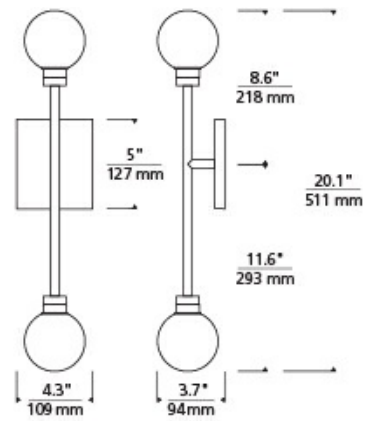

## SPECIFICATIONS

HARDWARE MATERIAL	Metal
SHADE MATERIAL	Glass
NET WEIGHT	2 lbs
HEIGHT	20.2in
WIDTH	3.7in
LENGTH	4.3in
MIN. EXTENSION FROM WALL	3.7in
UP LIGHT / DOWN LIGHT / BOTH?	
WET LISTED	
DAMP LISTED	Yes
DRY LISTED	
UP / DOWN	
HORIZONTAL / VERTICAL	
WALL / CEILING MOUNT	
GENERAL LISTING	ETL Listed
ADA COMPLIANT	
INCLUDES	