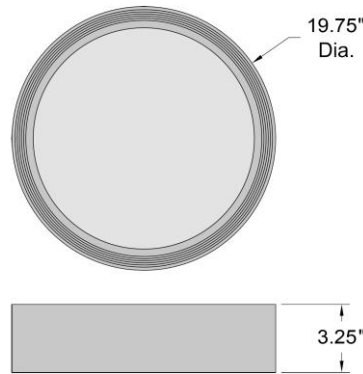

FIXTURE**	BACKPLATE / CANOPY**
Length:	Length
Width:	Width:
Diameter 19.75"	Diameter: 19.75"
Height: 3.25"	Height:
Extension:	
Overall Height:	

TECHNICAL SPECIFICATIONS

SPECIFICATIONS

Frame Material: Steel
Diffuser Material: Acrylic
Lamping Type: E-26 (Replaceable LED Jbox: Standard
Lamping Base: E-26 Lamp Wattage: 9 W
Lamp Quantity: 3 Total Wattage: 27 W
Voltage: 120v Lamps Included: Yes

Dimmable: Yes Nominal Lumens: 2400 Lm
CRI: 90 Delivered Lumens: N/A
CCT: 3000K
Recommended Dimmers:

ADDITIONAL NOTES

Custom Finish 100 Piece Minimum Order Quantity

Project Name: _____
Location: _____
Type: _____
Quantity: _____
Notes:

LINE DRAWING

IES FILE

In addition to Access Lighting's purchase and warranty terms and conditions, by signing below or placing an order, you agree that you are authorized to bind the entity placing any order and acknowledge the following: All of sizes and measurements are approximate and all images are for illustrative purposes only. In the event of an inconsistency, the "Product Measurements" section controls. There also may be slight differences in the colors and designs compared to the displayed and printed images.