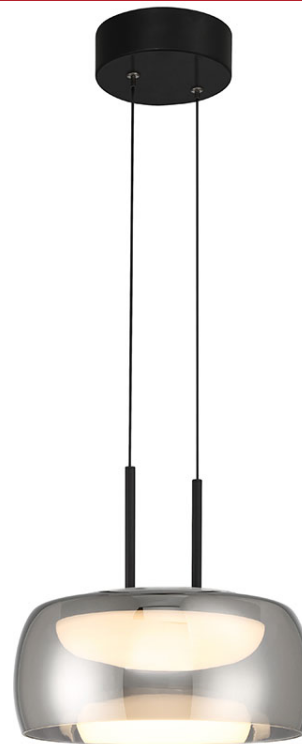

Stock Code: **28986LEDD-MBL/SMK**

Collection: Chloe

PRODUCT INFORMATION

Base: 28986 Parent: 28986LEDD
Mounting Type: Ceiling UPC: 641594252644
Finish: Matte Black
Diffuser: Smoke

PRODUCT MEASUREMENTS

FIXTURE**	BACKPLATE / CANOPY**
Length:	Length
Width:	Width:
Diameter 13.75"	Diameter: 6"
Height: 6.25"	Height: 1.25"
Extension:	
Overall Height: 18-134"	

TECHNICAL SPECIFICATIONS

SPECIFICATIONS

Frame Material: Steel
Diffuser Material: Glass
Lamping Type: SSL (Dedicated LED) Jbox: Standard
Lamping Base: SSL Lamp Wattage: 20 W
Lamp Quantity: 1 Total Wattage: 20 W
Voltage: 120v Lamps Included: Yes

QUALIFICATIONS

Location Rating Damp
Certification: ETL (US/Canada) Listed
ADA Compliant: No Energy Star: No
JA8 Compliant: Yes Emergency Lighting: No
Marine Grade Finish: No
Warranty**: 5 Year

PHOTOMETRICS

Dimmable: Yes Nominal Lumens: 1000 Lm
CRI: 90 Delivered Lumens: N/A
CCT: 3000K
Recommended Dimmers:

ADDITIONAL NOTES

12 Feet of Black Cord Included

Project Name: _____

Location: _____

Type: _____

Quantity: _____

Notes: _____