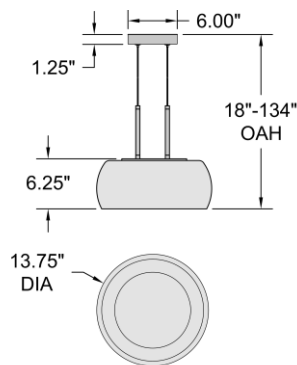

Stock Code: **28986LEDD-MBL/SMK**

Collection: Chloe

PRODUCT INFORMATION

Base: 28986 Parent: 28986LEDD
Mounting Type: Ceiling UPC: 641594252644
Finish: Matte Black
Diffuser: Smoke

PRODUCT MEASUREMENTS

FIXTURE**	BACKPLATE / CANOPY**
Length:	Length
Width:	Width:
Diameter 13.75"	Diameter: 6"
Height: 6.25"	Height: 1.25"
Extension:	
Overall Height: 18-134"	

TECHNICAL SPECIFICATIONS

SPECIFICATIONS

Frame Material: Steel
Diffuser Material: Glass
Lamping Type: SSL (Dedicated LED) Jbox: Standard
Lamping Base: SSL Lamp Wattage: 20 W
Lamp Quantity: 1 Total Wattage: 20 W
Voltage: 120v Lamps Included: Yes

Notes: _____

LINE DRAWING

IES FILE

In addition to Access Lighting's purchase and warranty terms and conditions, by signing below or placing an order, you agree that you are authorized to bind the entity placing any order and acknowledge the following: All of sizes and measurements are approximate and all images are for illustrative purposes only. In the event of an inconsistency, the "Product Measurements" section controls. There also may be slight differences in the colors and designs compared to the displayed and printed images.

Signature: _____

Print Name _____ Date: _____

Toll Free 800-828-5483 www.AccessLighting.com

301 Piedmont Grove Park, Suite A, Greenville, SC 29611

** NOTE: All measurements are rounded up to the 1/4 inch. There is no warranty on any replaceable bulbs, even if included with the fixture.