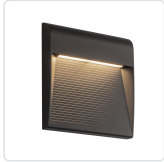

CASA  
EW27909

WALL

PROJECT

EW27909-BK  
Black

EW27909-GY  
Gray

SPECIFICATION DETAILS

<b>Fixture Dimensions</b>	W8-1/2" x H8-1/2" x E1-1/8"
<b>Height from center</b>	4-1/4"
<b>Light Source</b>	AC LED Module
<b>Wattage</b>	25W
<b>Total Lumens</b>	1870lm
<b>Delivered Lumens</b>	BK-1030lm*; GY-1115lm*
<b>Voltage</b>	120V
<b>Color Temperature</b>	3000K
<b>CRI (Ra)</b>	90CRI
<b>Optional Color Temps</b>	2700K - 5000K Available, Minimum Order Quantities Apply
<b>LED Rated Life</b>	50,000 hours
<b>Dimming</b>	100% - 10%, ELV Dimmer (Not Included)
<b>Glass Details</b>	Clear Glass
<b>ADA Compliant</b>	Yes
<b>Location</b>	IP65; Wet;
<b>Illumination Direction</b>	Down
<b>Mounting Style</b>	Wall Mount, Down Only
<b>Material</b>	Steel + Polymeric Shade
<b>Paint Finish</b>	BK02; GY01;

\* For custom options, consult factory for details.

\* For warranty information, please visit [www.kuzcolighting.com/warranty](http://www.kuzcolighting.com/warranty)

DESCRIPTION

Newly re-designed Non-Climbable exterior wall-mounted fixtures. Light is directed downward from a recess, and the incline allows the glow to radiate gradually. Vanishingly thin and ideal for egress, courtesy, and grace lighting.