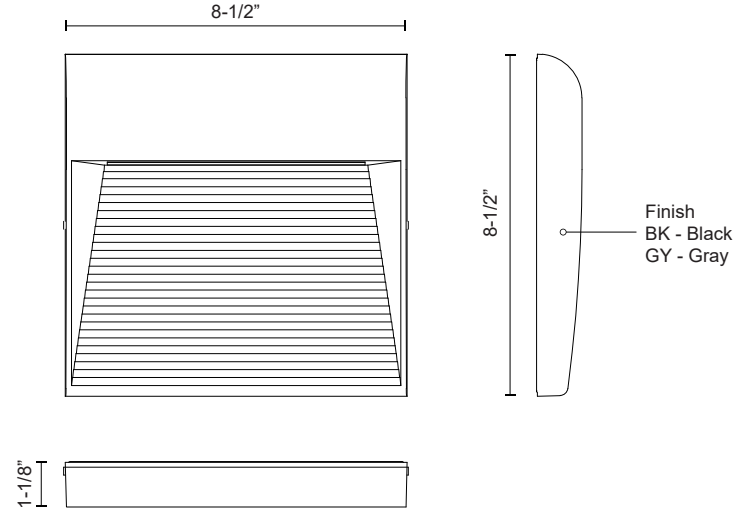

CASA  
EW27909

WALL

PROJECT

EW27909-BK  
Black

EW27909-GY  
Gray

SPECIFICATION DETAILS

<b>Fixture Dimensions</b>	W8-1/2" x H8-1/2" x E1-1/8"
<b>Height from center</b>	4-1/4"
<b>Light Source</b>	AC LED Module
<b>Wattage</b>	25W
<b>Total Lumens</b>	1870lm
<b>Delivered Lumens</b>	BK-1030lm*; GY-1115lm*
<b>Voltage</b>	120V
<b>Color Temperature</b>	3000K
<b>CRI (Ra)</b>	90CRI
<b>Optional Color Temps</b>	2700K - 5000K Available, Minimum Order Quantities Apply
<b>LED Rated Life</b>	50,000 hours
<b>Dimming</b>	100% - 10%, ELV Dimmer (Not Included)
<b>Glass Details</b>	Clear Glass
<b>ADA Compliant</b>	Yes
<b>Location</b>	IP65; Wet;
<b>Illumination Direction</b>	Down
<b>Mounting Style</b>	Wall Mount, Down Only
<b>Material</b>	Steel + Polymeric Shade
<b>Paint Finish</b>	BK02; GY01;

\* For custom options, consult factory for details.

\* For warranty information, please visit [www.kuzcolighting.com/warranty](http://www.kuzcolighting.com/warranty)

DESCRIPTION

Newly re-designed Non-Climbable exterior wall-mounted fixtures. Light is directed downward from a recess, and the incline allows the glow to radiate gradually. Vanishingly thin and ideal for egress, courtesy, and grace lighting.