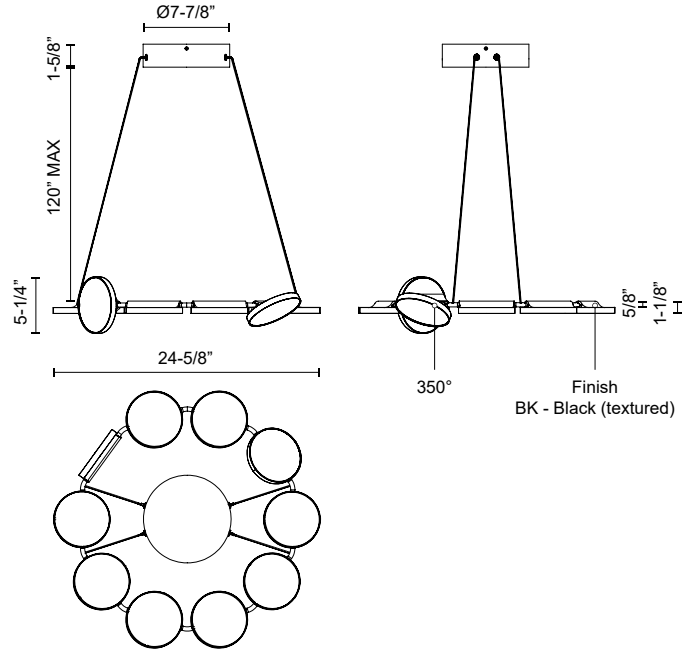

NOVEL
CH72225-UNV-010
CHANDELIERS

PROJECT

CH72225-BK-UNV-010
 Black

SPECIFICATION DETAILS

Fixture Dimensions	D24-5/8" x H5-1/4"
Light Source	LED with DC Driver
Wattage	82W
Total Lumens	6375lm
Delivered Lumens	5500lm*
Voltage	120-277V
Color Temperature	3000K
CRI (Ra)	90CRI
Optional Color Temps	2700K - 5000K Available, Minimum Order Quantities Apply
LED Rated Life	50,000 hours
Dimming	100% - 10%, TRIAC or ELV Dimmer (Not Included) or 0-10V Dimmer (Not Included)
Diffuser Details	Acrylic Light Guide
Adjustable	Yes
Wire Length	120" Max
Wire Type	Black Coaxial Wire
Minimum Hang Height	6"
Sloped Ceiling Adaptable	Yes
Location	Dry
Canopy Dimensions	D7-7/8" x H1-5/8"
CEC Title 24 JA8	Yes, JA8-2022
Paint Finish	BK02
Illumination Direction	Downlight
Material	Aluminum + Acrylic

* For custom options, consult factory for details.

* For warranty information, please visit www.kuzcolighting.com/warranty

DESCRIPTION

Pure geometry of the disks of illumination balancing on clean, thin lined structure is poetry in motion. Each disk of illumination can turn and twist to fit the needs and style of your space. The Novel Collection fits a large range of style and function with minimal elements.