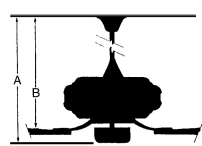

## MEASUREMENTS

Blade Finish:					Reversible Blades:	<b>No</b>
Blade Material:	<b>Plywood Construction</b>				Slope:	<b>No</b>
Blade Sweep:	No. of Blades:	Blade Pitch:	Hanging Weight:			
<b>52"</b>	<b>5</b>	<b>14 degrees</b>	<b>23.59</b>			
Downrod 1:	Downrod 1 Outside Dia:	Downrod 2:	Downrod 2 Outside Dia:			
<b>6</b>	<b>0.75</b>					
Ceiling to Lowest Point: (Dim A)	Ceiling to Blade (Dim B)	Lead Wire:	Motor Size:			
<b>16.75</b>	<b>12.25</b>	<b>80</b>	<b>188x15mm</b>			