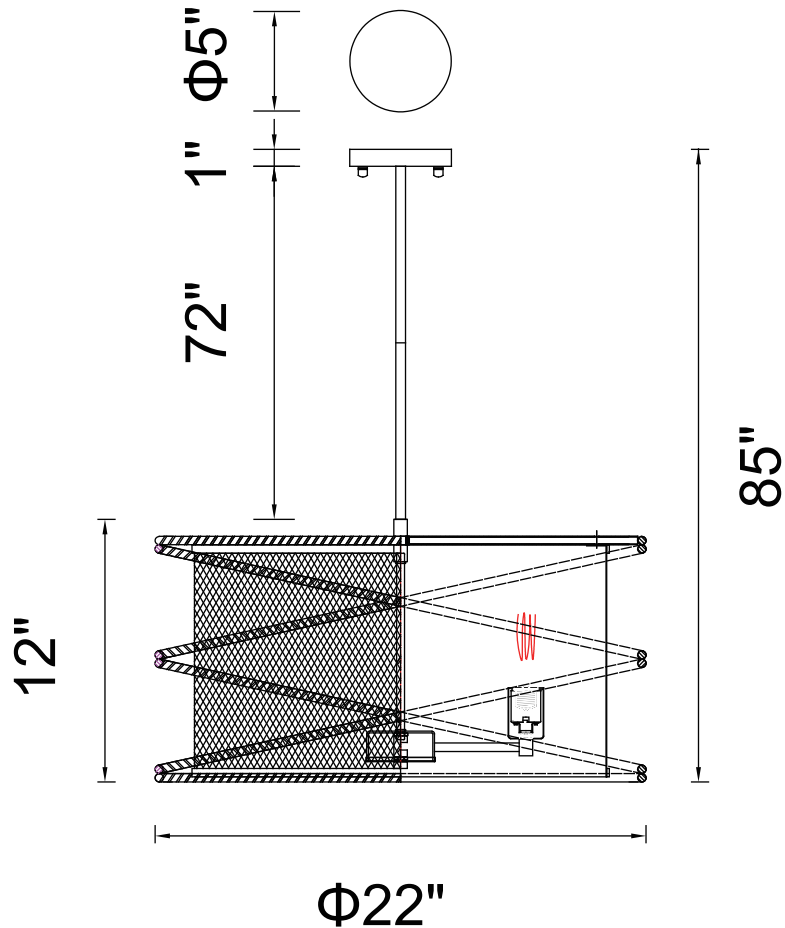

# CWI LIGHTING

BRIGHTER LIVING. SIMPLIFIED.

PROJECT: \_\_\_\_\_

FIXTURE TYPE: \_\_\_\_\_

LOCATION: \_\_\_\_\_

CONTACT/PHONE: \_\_\_\_\_

Item	9700P22-5-197
Collection	DARYA
Finish	Brown
Glass	-----
Crystal	-----
Input	120V AC,60HZ,AC

Shade	-----
Length/Dia.	22"
Width/Ext.	-----
Height	12"
Maximum	-----
Lumens	-----

Light Source	E26
Bulb Info.	5×60W
Included	-----
Dimmable	No
Color	-----
Weight	-----