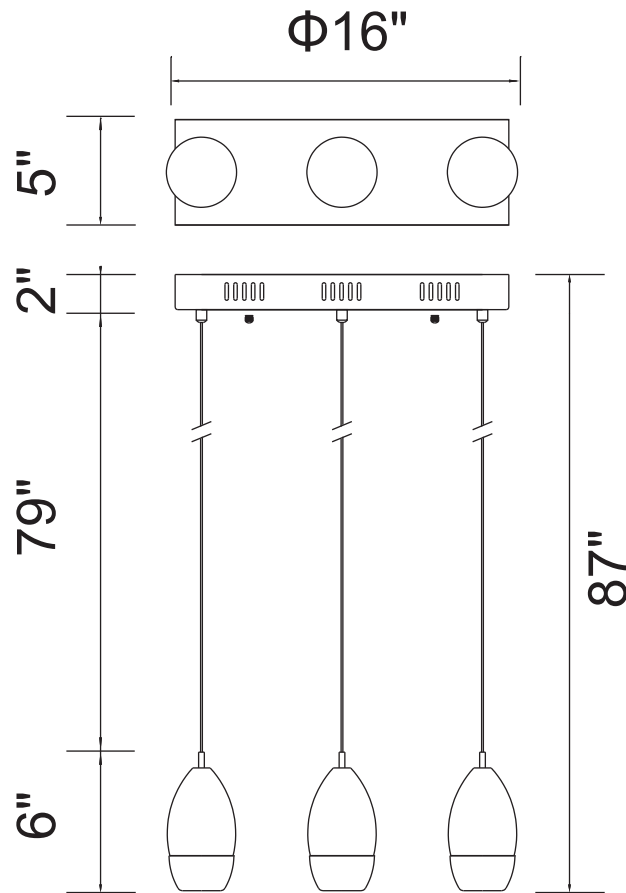

CWI LIGHTING

BRIGHTER LIVING. SIMPLIFIED.

PROJECT: _____

FIXTURE TYPE: _____

LOCATION: _____

CONTACT/PHONE: _____

Item	5077P16C-RC
Collection	PERRIER
Finish	Chrome
Glass	-----
Crystal	Clear
Input	120V AC,60HZ,AC

Shade	-----
Length/Dia.	16"
Width/Ext.	5"
Height	6"
Maximum	87"
Lumens	-----

Light Source	G4
Bulb Info.	3×20W
Included	-----
Dimmable	No
Color	-----
Weight	