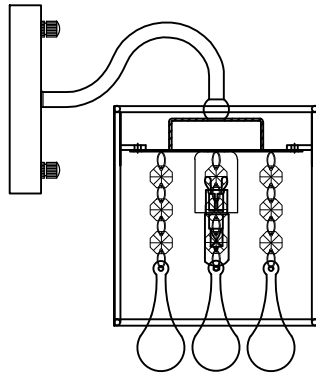

Trade Mark:
CRYSTAL WORLD INC

Product Name: Wall lamp
Model :5006W5C
120Vac, 60Hz, AC ONLY
Lamp Size: W5"xH11"xE8"

Intertek
4006677

WALL LAMP ASSEMBLY INSTRUCTIONS

1. Place fixture (A) onto Butterfly (EE).
Secure with cap nuts (AA). Please
put (B) onto (A).

Hardware Used

AA Cap nut  X 2

2. Please hang the crystal (1) to the
fixture (A).

14mm*3PCS
30*70mm*1PCS
5PCS

3. Install light bulbs (not included).
Use bulb

120V G9  1x40W Max.