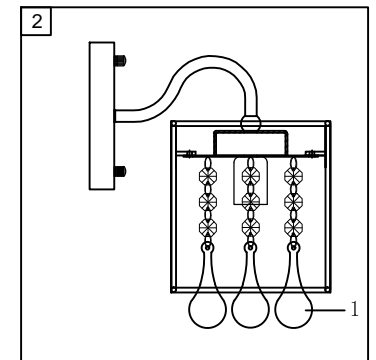

Trade Mark:
CRYSTAL WORLD INC

Product Name: Wall lamp
Model :5006W5C
120Vac, 60Hz, AC ONLY
Lamp Size: W5"xH11"xE8"

Intertek
4006677

WALL LAMP ASSEMBLY INSTRUCTIONS

1. Place fixture (A) onto Butterfly (EE).
Secure with cap nuts (AA). Please
put (B) onto (A).

Hardware Used

AA Cap nut  X 2

2. Please hang the crystal (1) to the
fixture (A).

14mm*3PCS
30*70mm*1PCS
5PCS

3. Install light bulbs (not included).
Use bulb

120V G9  1x40W Max.