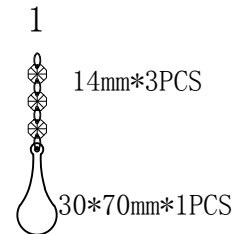

Trade Mark:
CRYSTAL WORLD INC

Product Name: Wall lamp
Model :5006W5C
120Vac, 60Hz, AC ONLY
Lamp Size: W5"xH11"xE8"

Intertek
4006677

WALL LAMP ASSEMBLY INSTRUCTIONS

1. Place fixture (A) onto Butterfly (EE).
Secure with cap nuts (AA). Please
put (B) onto (A).

Hardware Used

AA Cap nut  X 2

2. Please hang the crystal (1) to the
fixture (A).

14mm*3PCS
30*70mm*1PCS
5PCS

3. Install light bulbs (not included).
Use bulb

120V G9  1x40W Max.