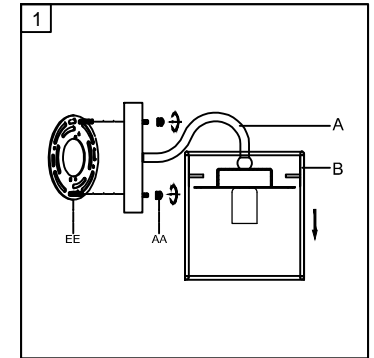

Trade Mark:
CRYSTAL WORLD INC

Product Name: Wall lamp
Model :5006W5C
120Vac, 60Hz, AC ONLY
Lamp Size: W5"xH11"xE8"

Intertek
4006677

WALL LAMP ASSEMBLY INSTRUCTIONS

1. Place fixture (A) onto Butterfly (EE).
Secure with cap nuts (AA). Please
put (B) onto (A).

Hardware Used

AA Cap nut  X 2

2. Please hang the crystal (1) to the
fixture (A).

14mm*3PCS
30*70mm*1PCS
5PCS

3. Install light bulbs (not included).
Use bulb

120V G9  1x40W Max.