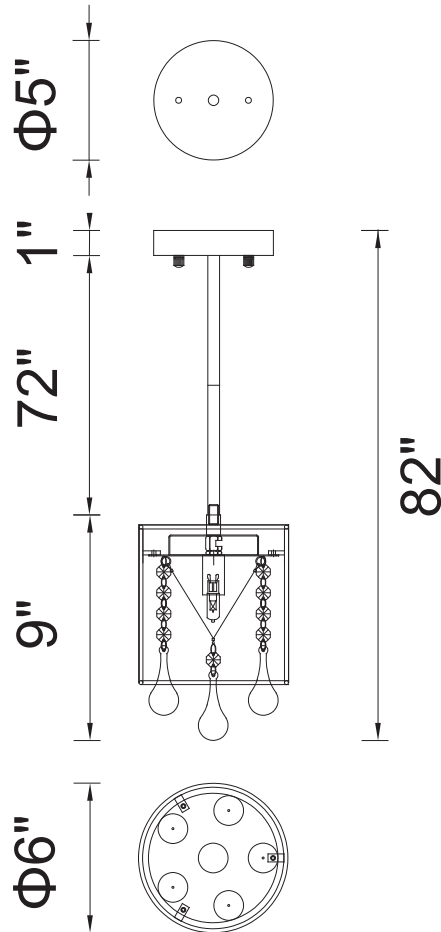

# CWI LIGHTING

BRIGHTER LIVING. SIMPLIFIED.

PROJECT: \_\_\_\_\_  
 FIXTURE TYPE: \_\_\_\_\_  
 LOCATION: \_\_\_\_\_  
 CONTACT/PHONE: \_\_\_\_\_

Item	5006P6C-R
Collection	WATER DROP
Finish	Chrome
Glass	-----
Crystal	Clear
Input	120V AC,60HZ,AC

Shade	Silver
Length/Dia.	6"
Width/Ext.	-----
Height	9"
Maximum	82"
Lumens	-----

Light Source	G9
Bulb Info.	1×40W
Included	-----
Dimmable	No
Color	-----
Weight	-----