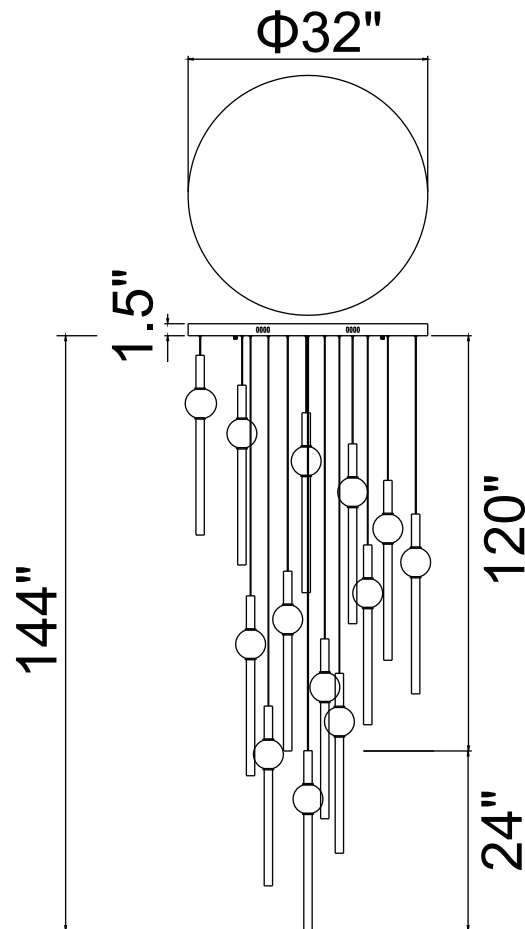

PROJECT: _____

FIXTURE TYPE: _____

LOCATION: _____

CONTACT/PHONE: _____

Item	1208P32-13-625
Collection	BATON
Finish	Brass
Glass	White
Crystal	-----
Input	120V AC,60HZ,AC

Shade	-----
Length/Dia.	32"
Width/Ext.	32"
Height	24"
Maximum	144"
Lumens	12220

Light Source	LED
Bulb Info.	235W
Included	-----
Dimmable	Yes
Color	3000K
Weight	