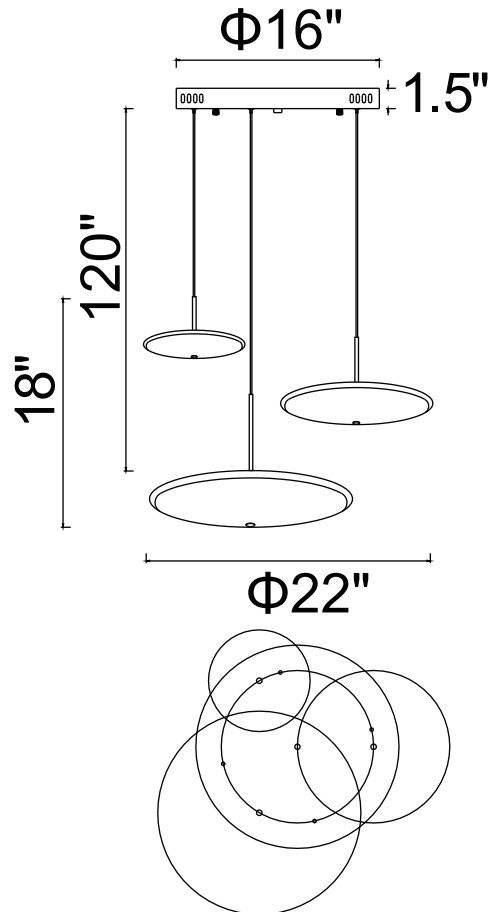

PROJECT: _____

FIXTURE TYPE: _____

LOCATION: _____

CONTACT/PHONE: _____

Item	1204P22-3-625-A
Collection	OVNI
Finish	Brass
Acrylic	Acrylic
Crystal	-----
Input	120V AC,60HZ,AC

Shade	-----
Length/Dia.	22"
Width/Ext.	22"
Height	18"
Maximum	-----
Lumens	1092

Light Source	LED
Bulb Info.	21W
Included	-----
Dimmable	Yes
Color	3000K
Weight	