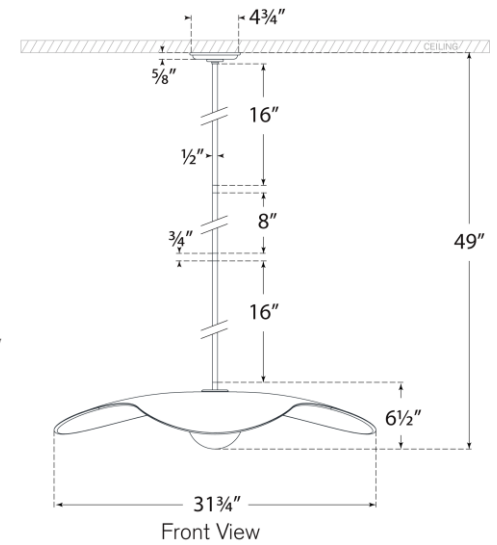

TEAR SHEET

Mahalo 35" Tri Pendant

Item # WS 5048HAB-NO

Designer: Windsor Smith

O/A Height: 49"

Fixture Height: 6.5"

Min. Custom Height: 15.5"

Width: 31.75"

Canopy: 4.75" Round

Finishes: BZ, HAB, PN

Glass Options: WG

Lightsource: Dedicated LED

Wattage: 6w (700lm)

Weight: 8 Pounds

Note: UL Only | Custom Height Available

22.5° Max

Bottom View

Front View