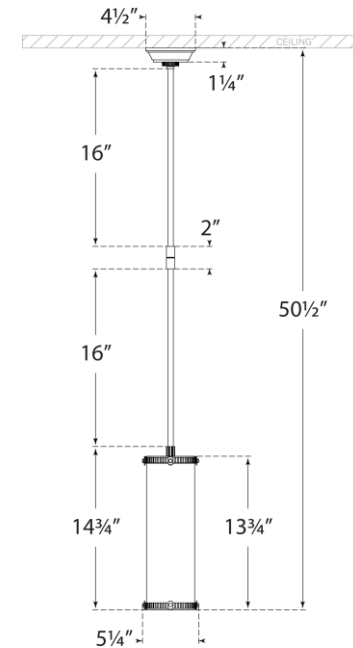

## Calliope Small Pendant

Item # TOB 5184BZ-WG

Designer: Thomas O'Brien

O/A Height: 50.5"

Fixture Height: 14.75"

Min. Custom Height: 21.5"

Width: 5.25"

Canopy: 4.5" Round

Finishes: BZ, PN

Glass Options: WG

Socket: E26 Keyless

Wattage: 60 T10

Weight: 6 Pounds

Note: Custom Height Available

Front View