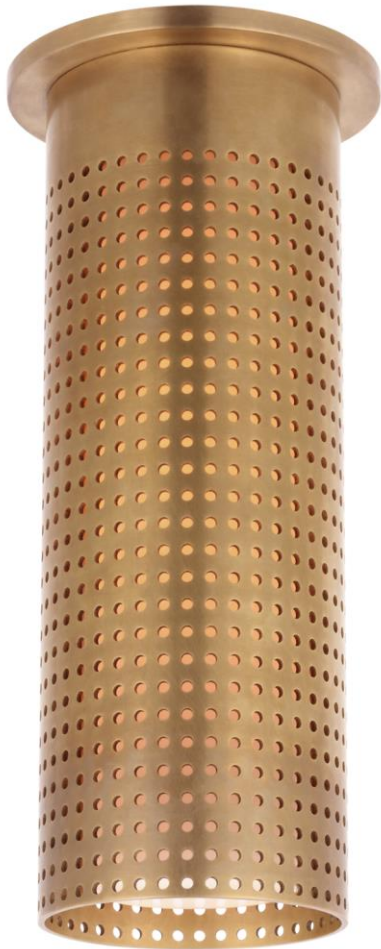

TEAR SHEET

Precision Tall Monopoint Flush Mount

Item # KW 4064AB-WG

Designer: Kelly Wearstler

Height: 10.25"

Width: 3.5"

Canopy: 4.5" Round

Finishes: AB, BZ, PN

Glass Options: WG

Socket: E26 Keyless

Wattage: 8 LED T10

Weight: 4 Pounds

Bottom View