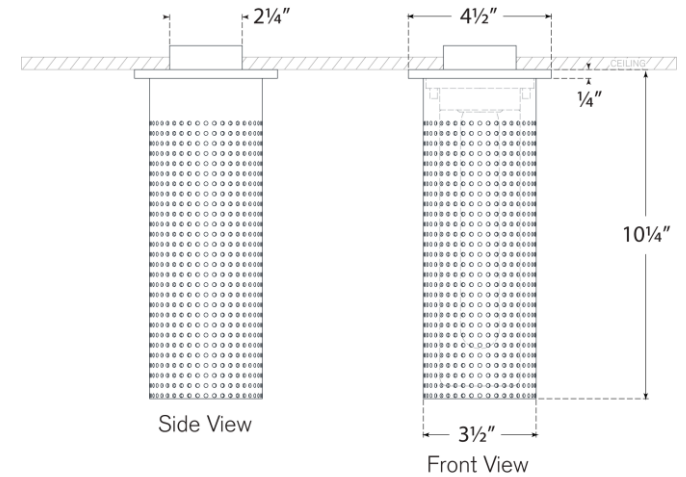

TEAR SHEET

Precision Tall Monopoint Flush Mount

Item # KW 4064AB-WG

Designer: Kelly Wearstler

Height: 10.25"

Width: 3.5"

Canopy: 4.5" Round

Finishes: AB, BZ, PN

Glass Options: WG

Socket: E26 Keyless

Wattage: 8 LED T10

Weight: 4 Pounds

Bottom View