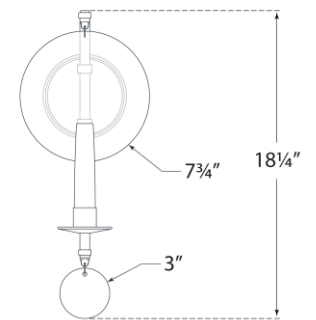

TEAR SHEET

Danvers Medium Sconce

Item # CHD 2012AI-CG

Designer: Chapman & Myers

Height: 18.25"

Width: 7.75"

Extension: 6"

Backplate: 5" Round

Finishes: AI

Glass Options: CG

Socket: E12 Candelabra

Wattage: 5.5 LED C11

Weight: 4 Pounds

Top View

Side View

Front View