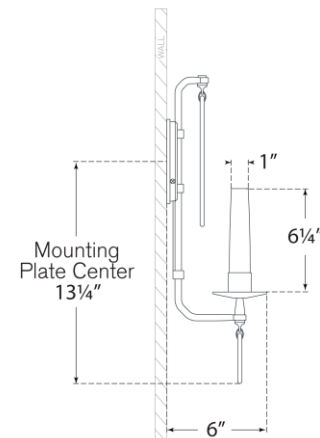

TEAR SHEET

Danvers Medium Sconce

Item # CHD 2012AI-CG

Designer: Chapman & Myers

Height: 18.25"

Width: 7.75"

Extension: 6"

Backplate: 5" Round

Finishes: AI

Glass Options: CG

Socket: E12 Candelabra

Wattage: 5.5 LED C11

Weight: 4 Pounds

Top View

Side View

Front View