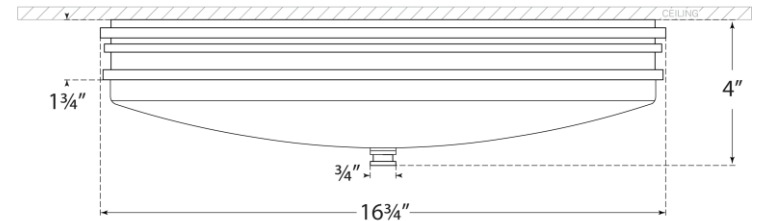

TEAR SHEET

Launceton Medium Flush Mount

Item # CHC 4603PN-WG

Designer: Chapman & Myers

Height: 4"

Width: 16.75"

Canopy: 15.5" Round

Finishes: AB, AN, BZ, PN

Glass Options: WG

Lightsource: Dedicated LED

Wattage: 27w (2200lm)

Weight: 12 Pounds

Front View

Bottom View