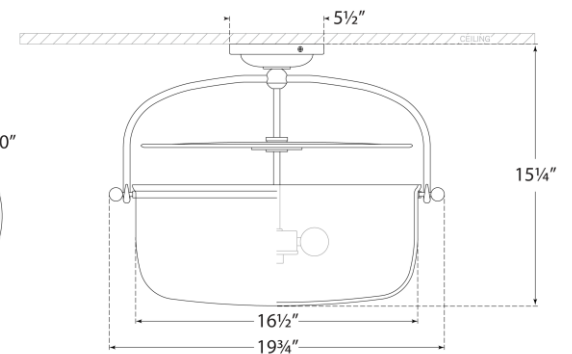

TEAR SHEET

Lorford Medium Semi-Flush Lantern

Item # CHC 4270AI-MG

Designer: Chapman & Myers

Height: 15"

Width: 19.75"

Canopy: 5.5" Round

Finishes: AI, GI

Glass Options: CG, MG

Socket: 3 - E26 Keyless

Wattage: 3 - 40 B11

Weight: 13 Pounds

Note: Custom Height Available

©EFC DESIGNS

Top View

Side View