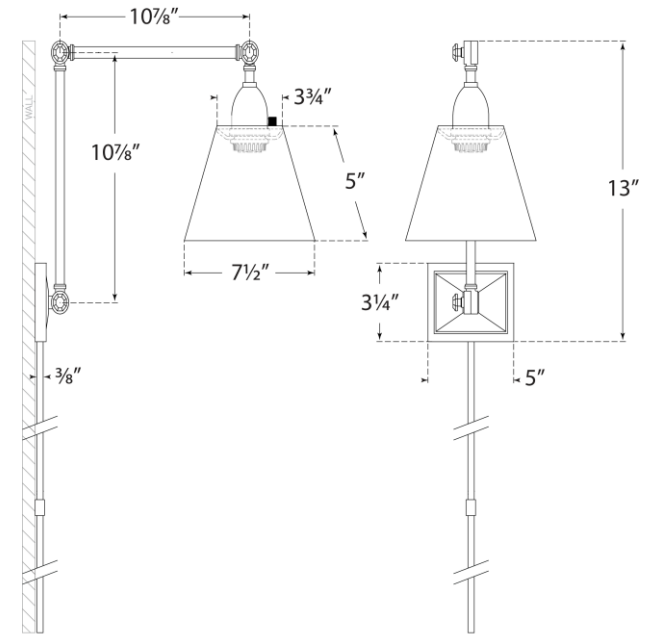

TEAR SHEET

Jane Double Library Wall Light

Item # AH 2330AN-L

Designer: Alexa Hampton

Height: 10.5" - 13"

Width: 7.5"

Extension: 14.75" - 30"

Backplate: 3.25" x 4.75" Rectangle

Finishes: AN, GM, HAB, PN

Shade Treatments: L

Shade Details: 3.75" x 7.5" x 5"

Socket: E26 On-Off

Wattage: 40 A19

Weight: 6 Pounds

Note: Cord Cover Included

Side View