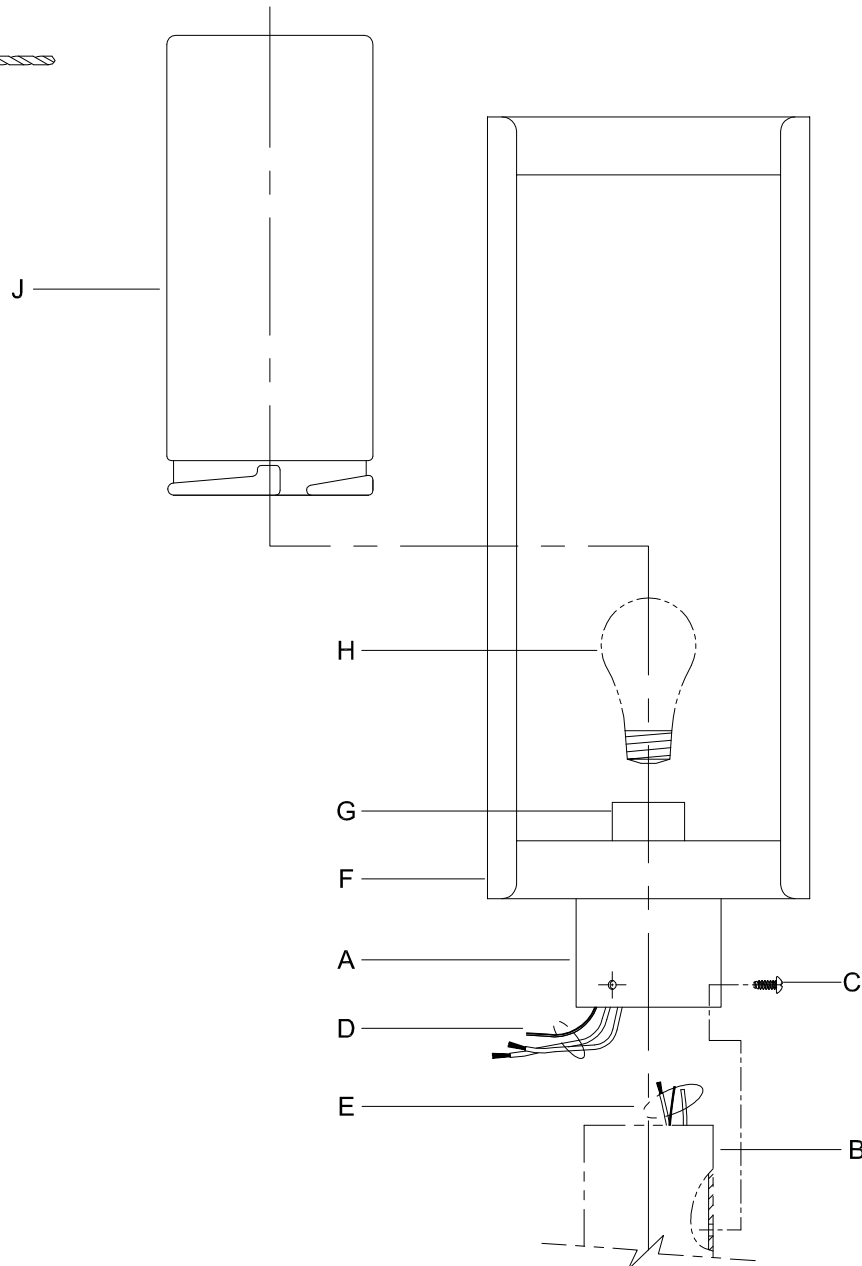

Assembly & Installation Instructions

CAUTION: Read instructions carefully and turn electricity off at main circuit breaker panel before beginning installation.

540013

*****

WARNING - If any Special Control Devices are used with this Fixture, Follow the Instructions Carefully to assure full compliance with N.E.C. requirements. If there are any questions, contact a Qualified Electrical Contractor.

WARNING - This product contains chemicals known to the State of California to cause cancer, birth defects and /or other reproductive harm. Thoroughly wash hands after installing, handling, cleaning, or otherwise touching this product.

CAUTION - All glass is fragile, use care when handling Glass component(s) and or Lamp(s).

*****

ASSEMBLY STEPS:

PASOS PARA ENSAMBLAR:

MODE D'ASSEMBLAGE:

1. A → B
2. Ø (0.144)(3.6mm) →
3. B ← A
4. Ø (0.144)(3.6mm) →
5. D → E
6. C, A → B
7. H → G
8. J → F

B, E, & H
(NOT FURNISHED)
(NO INCLUIDA)
(NON FOURNIE)