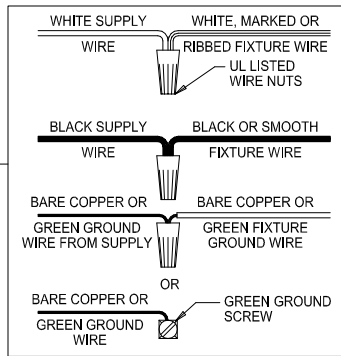

Assembly & Installation Instructions

CAUTION: Read instructions carefully and turn electricity off at main circuit breaker panel before beginning installation.

540013

*****

WARNING - If any Special Control Devices are used with this Fixture, Follow the Instructions Carefully to assure full compliance with N.E.C. requirements. If there are any questions, contact a Qualified Electrical Contractor.

WARNING - This product contains chemicals known to the State of California to cause cancer, birth defects and /or other reproductive harm. Thoroughly wash hands after installing, handling, cleaning, or otherwise touching this product.

CAUTION - All glass is fragile, use care when handling Glass component(s) and or Lamp(s).

*****

ASSEMBLY STEPS:

PASOS PARA ENSAMBLAR:

MODE D'ASSEMBLAGE:

1. A → B
2. Ø (0.144)(3.6mm) →
3. B ← A
4. Ø (0.144)(3.6mm) →
5. D → E
6. C, A → B
7. H → G
8. J → F

B, E, & H
(NOT FURNISHED)
(NO INCLUIDA)
(NON FOURNIE)