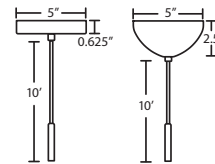

ORDERING:

CONNECTION	SHADE OPTIONS	LAMP OPTIONS	METAL FINISH	OPTIONS
Cable Fixture 1KX 1 Lt. Dome	412007 Opal Matte 412019 Carrera 4120HN Honey	(blank) 150W A21 Incan I1 26W TBX 120V R1 26W TBX 277V	Cable/Stem Fixture BR Bronze SN Satin Nickel	L 15' cord LW Low wattage labeling
Stem Fixture 1TT 1 Lt. Flat	4120VM Vanilla Matte	GU24 26W GU24 120V LED 11W LED 120V, dimmable	Cord Fixture BK Black (Black cord) WH White (White cord)	
Cord Fixture 1VC 1 Lt. Dome 1VT 1 Lt. Flat				

Ex. **1KX-412019-SN**
Tondo 12 Pendant w/ Carrera Glass,
Satin Nickel Finish

PENDANT OPTIONS:

CORD-HUNG PENDANTS

- Flat or Dome Canopy styles. Dome style allows adjustment without cutting cord.
- Suitable for sloped ceilings
- Cord: 10' SJT, 5" sleeve at socketholder
- Black or White finish