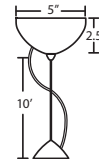

CABLE-HUNG PENDANT

- 1x 10' aircraft-quality stainless steel cable
- Suitable for sloped ceilings
- 1x lampholder
- 4-pin CFL options available
- Cord: 10' AWM-type provided
- Bronze or Satin Nickel