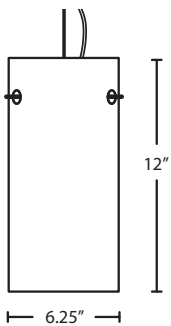

TONDO 12

120V PENDANTS

location:
DAMP

SPECIFICATIONS:

DESCRIPTION

Cord-hung, cable-hung or stem-mount pendant with handcrafted glass diffuser.

LAMPING

Standard: 150W A21 120V incandescent, lamp not included. Dimmable with standard incandescent dimmer (not included).

CFL: 26W 4-Pin CFL with non-dimming electronic ballast. 120V, lamp not included.

GU24 CFL: Self-ballasted GU24 lampholders. 26W max, 120V, lamp not included.

LED: 11W Replaceable source, 120V, dimmable, 80+ CRI, 3000°K CCT, 1100 lumens, 30,000 hours. Lamp included.

DIFFUSER

Shade shall be handcrafted glass of various decors. 6.25" Dia. x 12" H

Opening sizes: 3x10mm holes.

SUSPENSION

Cord-hung: 10' SJT-type cord. Jacket coordinates with metal finish. 5" Dia. canopy is stamped steel. Black or white powder-coat.

Cable-hung: 1x 10' aircraft-quality stainless steel cable support with 10' AWM-type cord. Jacket coordinates with metal finish. 5" Dia. dome canopy is plated stamped steel. Bronze or Satin Nickel.

Stem-mount: 4 connectable stem sections (3", 6", 12" and 18" lengths) plus telescoping piece for up to 3" adjustment, 10' max. 5" Dia. canopy (with swivel) and stem sections are plated steel. Bronze or Satin Nickel.

MOUNTING

Installs directly to a 4" octagonal ceiling box. Suitable for sloped ceilings.

LABELS

UL or ETL Listed. Suitable for Damp Locations (interior use only).

Consult factory concerning lower wattage labeling for energy requirements.

For ordering information, see next page

All dimensions provided are nominal.
Allowance must be made for dimensional tolerance in handcrafted glasses.

REV 1/17