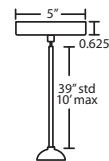

STEM PENDANT

- Swivel at canopy, suitable for sloped ceilings
- Includes telescoping section plus 4 connectable stem sections, (1x 3", 1x 6", 1x 12", 1x 18"), 10' max
- Bronze or Satin Nickel

ACCESSORIES:

ADDITIONAL STEM SECTIONS:

Additional connecting stems are available to increase overall length, up to 10' max. Telescoping adjustable section allows up to 3" movement.

- **T20A-SN** or **T20A-BR** Adj. Section
- **T203-SN** or **T203-BR** 3" Section
- **T206-SN** or **T206-BR** 6" Section
- **T212-SN** or **T212-BR** 12" Section
- **T218-SN** or **T218-BR** 18" Section

LONGER CORD LENGTHS:

Longer cord length of 15' available. Add an "L" to the end of the item number, i.e. 1JC-169707-SNL.

LOW WATTAGE LABELING:

Incandescent fixture supplied with 16 watt relamp label. Add an "LW" to the end of the item number, i.e. 1JC-169707-SN-LW.

Project Information: