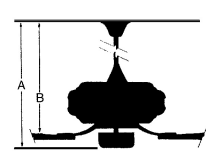

## MEASUREMENTS

Blade Finish:	Reversible Blades: <b>No</b>		
Blade Material: <b>Plywood Construction</b>	Slope: <b>Yes</b>		
Blade Sweep: <b>72"</b>	No. of Blades: <b>5</b>	Blade Pitch: <b>14 degrees</b>	Hanging Weight: <b>35.49</b>
Downrod 1: <b>6</b>	Downrod 1 Outside Dia: <b>0.75</b>	Downrod 2: <b>80</b>	Downrod 2 Outside Dia:
Ceiling to Lowest Point (Dim A): <b>12.75</b>	Ceiling to Blade (Dim B): <b>10.5</b>	Lead Wire: <b>80</b>	Motor Size: <b>212x25mm</b>