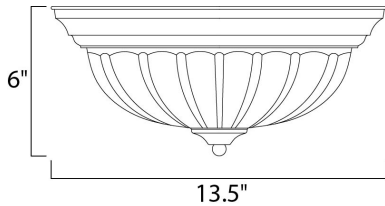

MEASUREMENTS

DIMENSION : 13.5" W x 6." H
 HANGING WEIGHT : 2.74 lb

LAMPING

INPUT VOLTAGE : 120V
 LUMENS : 1,344 Rated (0 Del.)
 BULB : 2 x 60W (NOT INCLUDED), 120W Total
 DIMMABLE : Dimmable
 COLOR_TEMP : 2700K